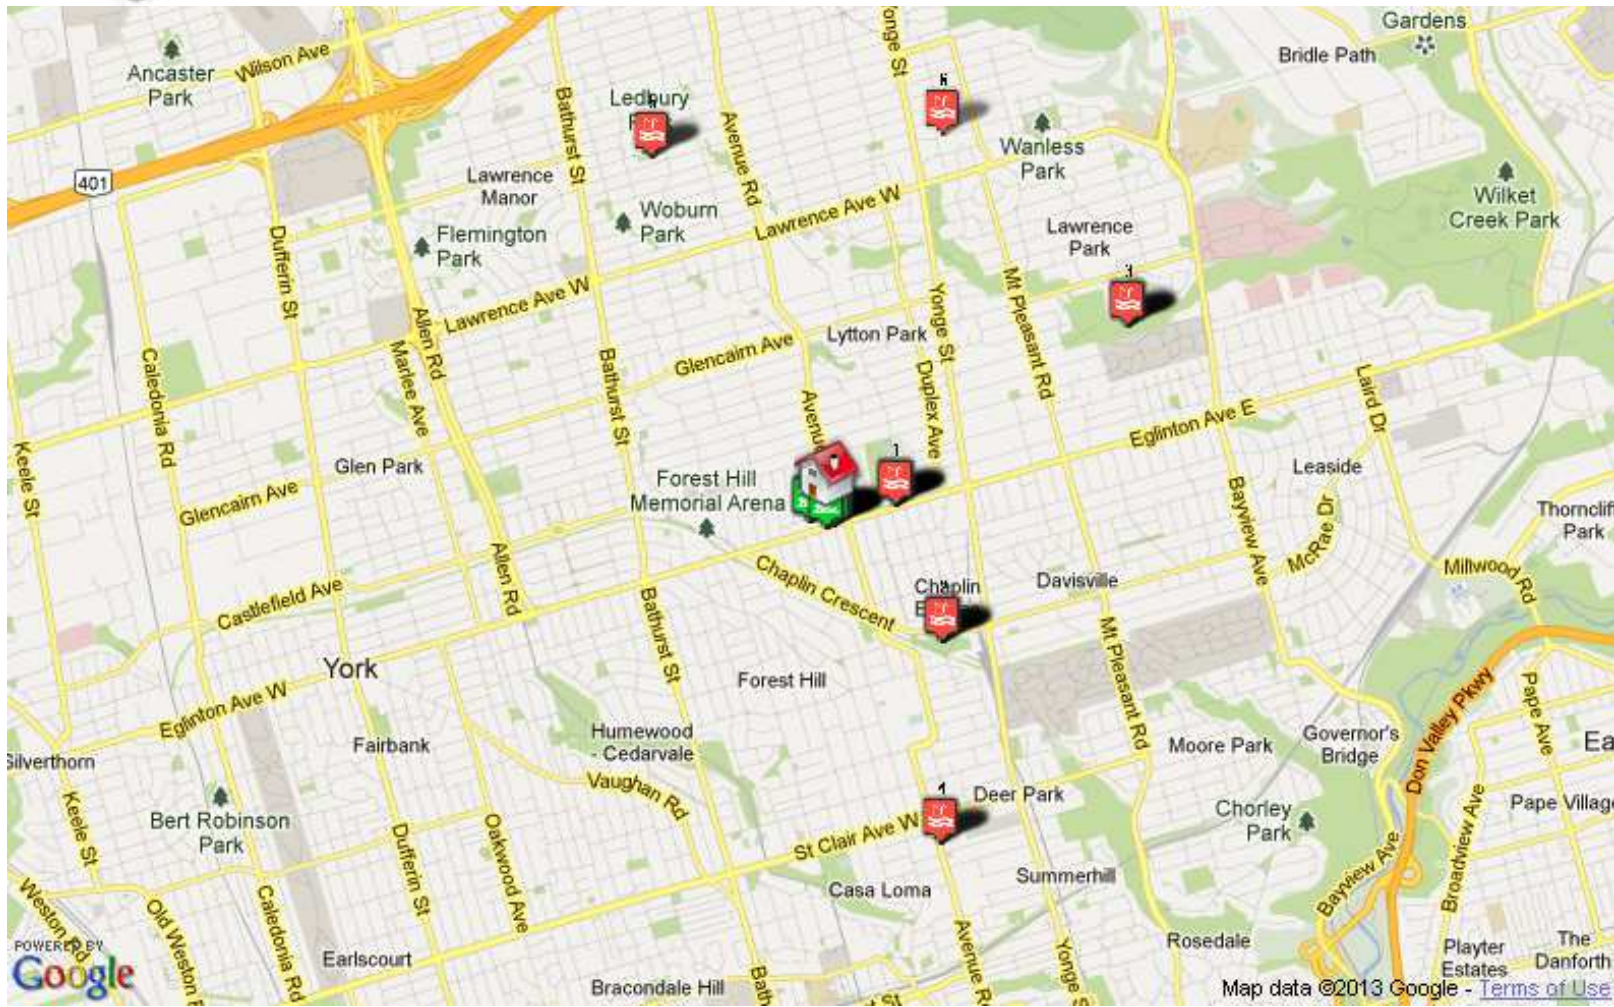

What is in your neighbourhood?

Schools	Medical
Groceries	Banks
Shopping	Tennis
Dry Cleaners	Child Care
Veterinarians	Ice Rinks

And more.....

Note: Depending on amenity density, not all markers may be visible on this printed map.
School Rankings provided by The Fraser Institute. Rankings are from 1 to 10.
(c) Copyright MMV, Neighbourhood Expert Data Systems Inc., All rights reserved.

Restaurants

1. Gladstone's Bar and Grill 2010
398 Eglinton W, Toronto
Dist.: 0.19 km
2. Tokyo Sushi
373 Eglinton W, Toronto
Dist.: 0.19 km
3. Kimono Japanese Grill and Sushi
359 Eglinton W, Toronto
Dist.: 0.20 km
4. Fat Cat Bistro
376 Eglinton W, Toronto
Dist.: 0.21 km
5. Edo Restaurants Inc Business Office
484 Eglinton Ave West, Toronto
Dist.: 0.24 km
6. Yitz's Delicatessen Restaurant and Catering
346 Eglinton W, Toronto
Dist.: 0.24 km

Shopping Centres

1. Yonge Eglinton Ctr
2300 Yonge St, Toronto
Dist.: 1.04 km
2. Eglinton Square Shopping Ctr
1 Eglinton Ave E # 203, Toronto
Dist.: 1.10 km
3. Lawrence Plaza Equities
534 Lawrence Ave W # 210, North York
Dist.: 2.25 km
4. Lawrence Square
700 Lawrence Ave W # 305, North York
Dist.: 3.53 km
5. Yorkdale Shopping Ctr
1 Yorkdale Rd # 500, North York
Dist.: 3.70 km
6. Stonehouse Yorkdale Shopping
3401 Dufferin St, North York
Dist.: 4.11 km