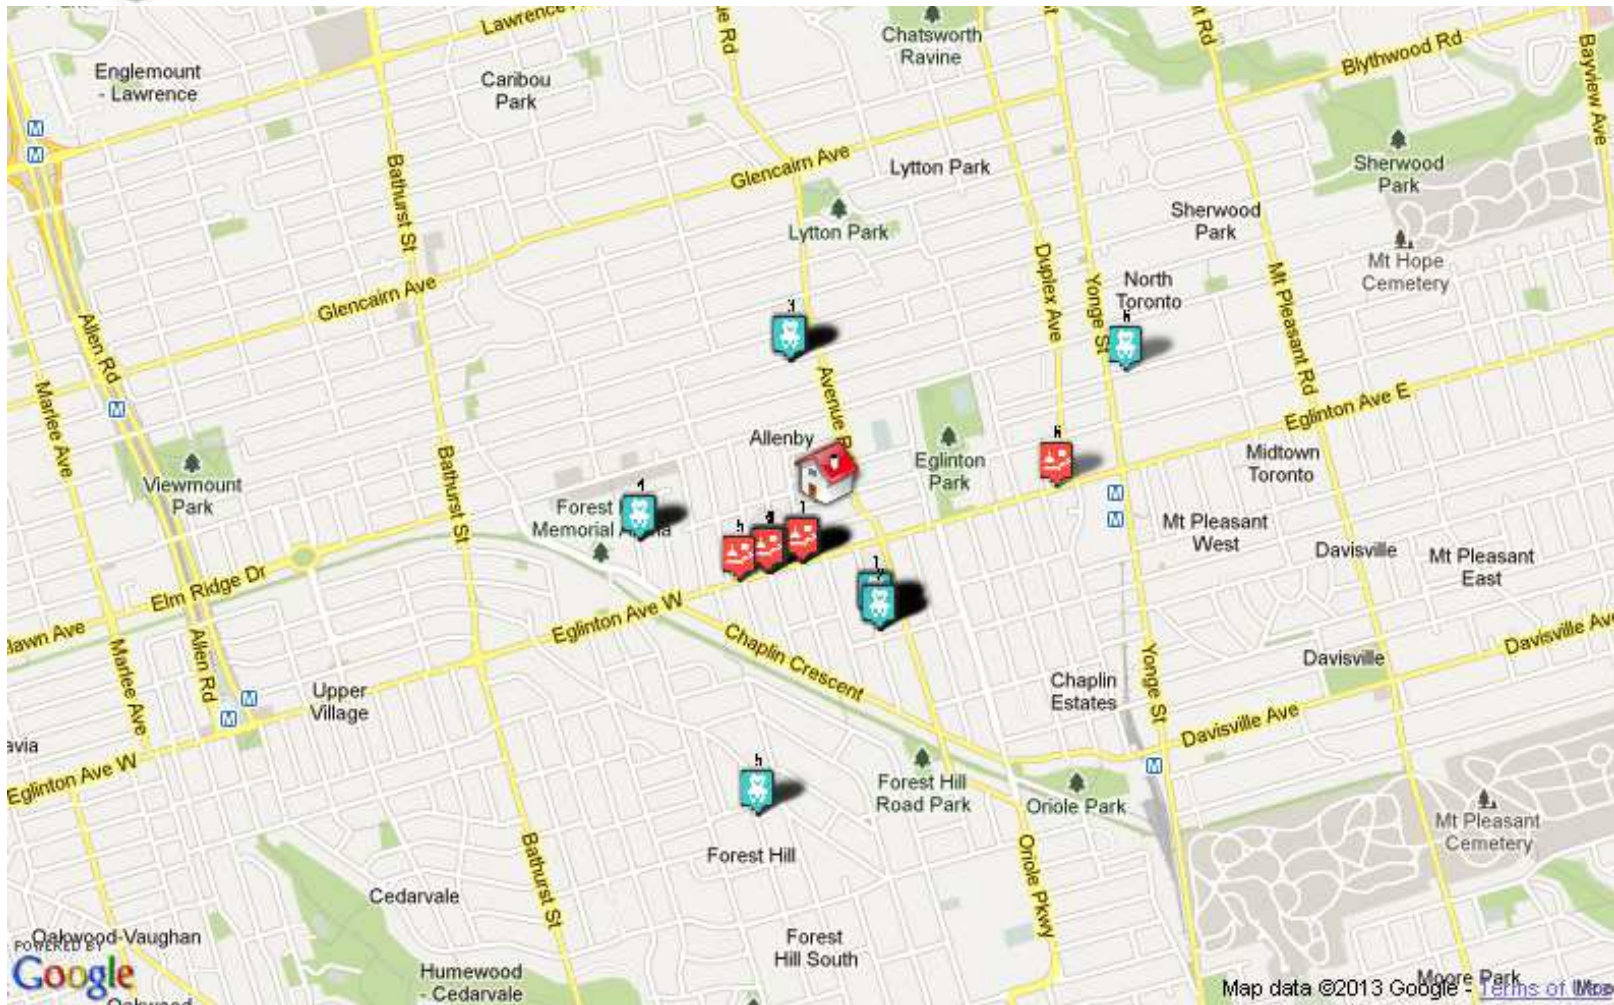

What is in your neighbourhood?

Schools	Medical
Groceries	Banks
Shopping	Tennis
Dry Cleaners	Child Care
Veterinarians	Ice Rinks

And more.....

Note: Depending on amenity density, not all markers may be visible on this printed map.
School Rankings provided by The Fraser Institute. Rankings are from 1 to 10.
(c) Copyright MMV, Neighbourhood Expert Data Systems Inc., All rights reserved.

Car Wash

- 1. Gone Clear
2345 Yonge St, Toronto
Dist.: 1.07 km
- 2. Avenue Road Car Wash
1537 Ave Rd, Toronto
Dist.: 1.96 km
- 3. Crosstown Car Wash and Auto Service
1467 Bathurst St, Toronto
Dist.: 2.52 km
- 4. Bayview Car Wash
1802 Bayview Ave, Toronto
Dist.: 2.84 km
- 5. Avenue Collision Centre Inc
293 Macpherson Ave, Toronto
Dist.: 3.28 km
- 6. Jet Hot Coin Car Wash
2749 Dufferin St, Toronto
Dist.: 3.30 km

What is in your neighbourhood?

Schools
Groceries
Shopping
Dry Cleaners
Veterinarians

Medical
Banks
Tennis
Child Care
Ice Rinks

And more.....

Note: Depending on amenity density, not all markers may be visible on this printed map.
School Rankings provided by The Fraser Institute. Rankings are from 1 to 10.
(c) Copyright MMV, Neighbourhood Expert Data Systems Inc., All rights reserved.

Day Care

1. Children's Magic Moments Child Care
98 Braemar Ave, Toronto
Dist.: 0.44 km
2. Treetop Day Nursery
80 Braemar Ave, Toronto
Dist.: 0.49 km
3. Allenby Daycare
391 St Clements Ave, Toronto
Dist.: 0.49 km
4. Aps Daycare and Nursery
1100 Spadina Rd, Toronto
Dist.: 0.61 km
5. Dunloe Children's Centre
78 Dunloe Rd, Toronto
Dist.: 1.08 km
6. St Monica Child Care Centre
14 Broadway Ave, Toronto
Dist.: 1.15 km