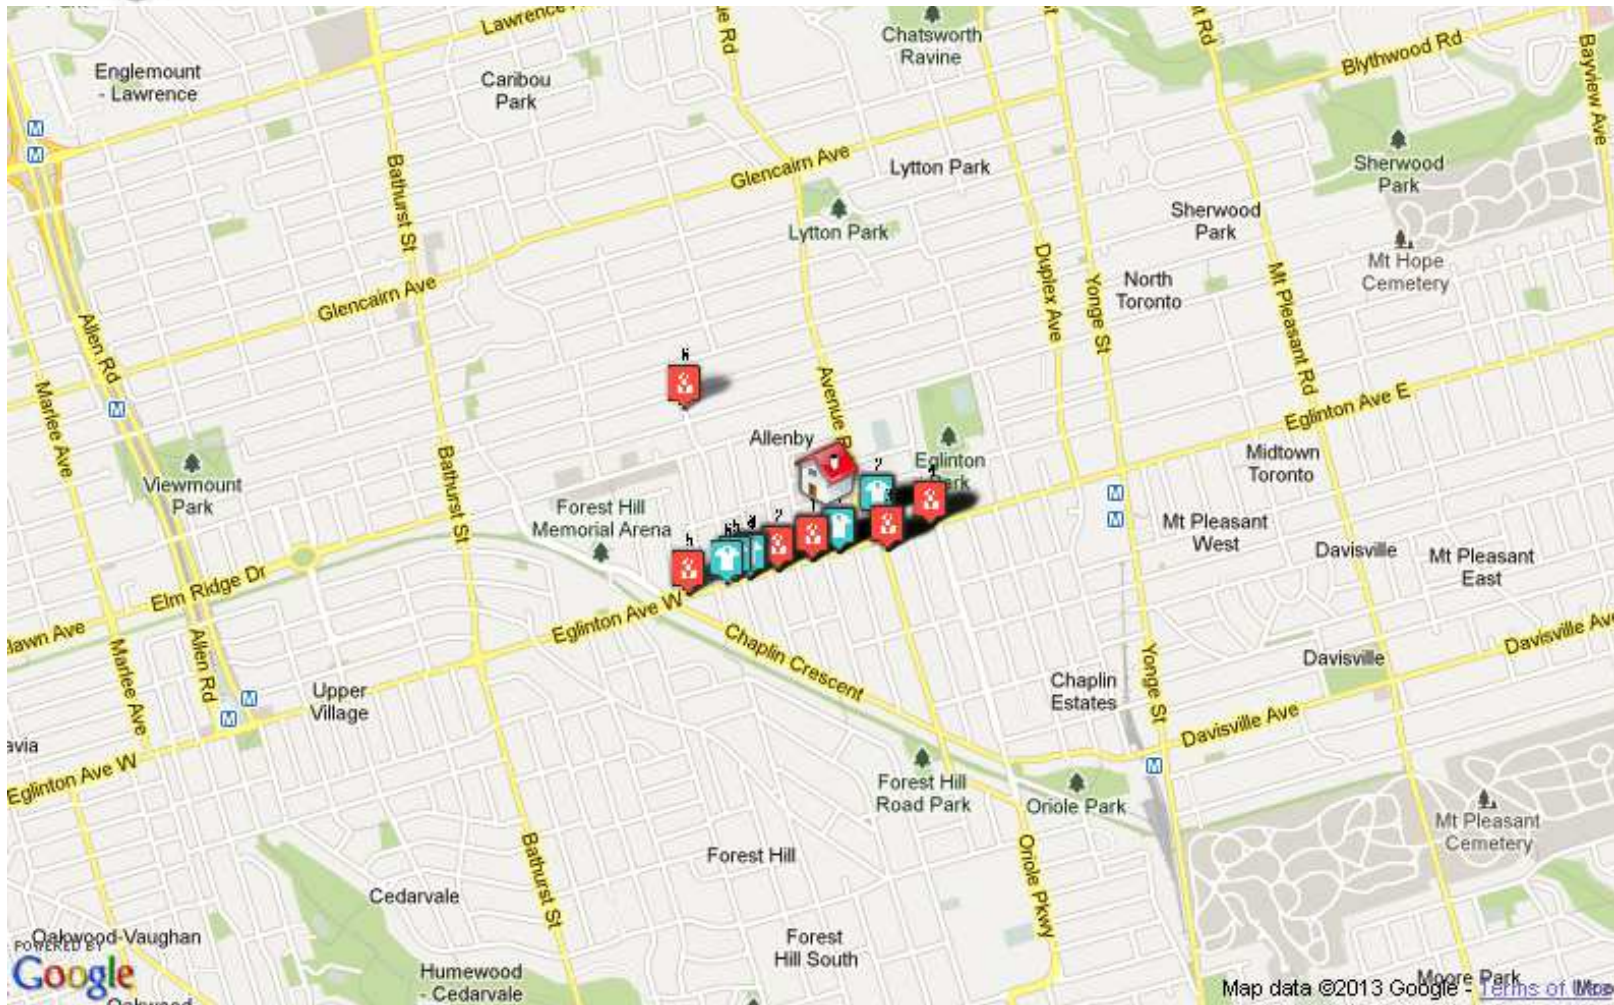

Doctors

1. Dr. Randy Gangbar
  421 Eglinton W, Toronto
  Dist.: 0.20 km
2. Forest Hill Family Health Centre
  491 Eglinton Ave West, Toronto
  Dist.: 0.26 km
3. Dr. Raymond Rupert
  1006 Ave Rd, Toronto
  Dist.: 0.30 km
4. Dr. K B Walsh
  243 Eglinton Ave West, Toronto
  Dist.: 0.40 km
5. Dr. M Keltz
  572 Eglinton Ave West, Toronto
  Dist.: 0.53 km
6. Rumack Eric Dr Occupational Physician
  138-144 Castlewood Rd, Toronto
  Dist.: 0.54 km

Dry Cleaners

1. Parkers Custom Clothing Care
  381 Eglinton Ave West, Toronto
  Dist.: 0.19 km
2. Prestige Cleaners
  1047 Ave Rd, Toronto
  Dist.: 0.22 km
3. Sid's Cleaners and Tailors
  526 Eglinton W, Toronto
  Dist.: 0.33 km
4. Ashford Cleaners
  535 Eglinton Ave West, Toronto
  Dist.: 0.34 km
5. Pure Cleaners
  544 Eglinton W, Toronto
  Dist.: 0.38 km
6. Courtesy Gown Preservation
  577 Eglinton Ave West, Toronto
  Dist.: 0.40 km

What is in your neighbourhood?

Schools
Groceries
Shopping
Dry Cleaners
Veterinarians

Medical
Banks
Tennis
Child Care
Ice Rinks

And more.....