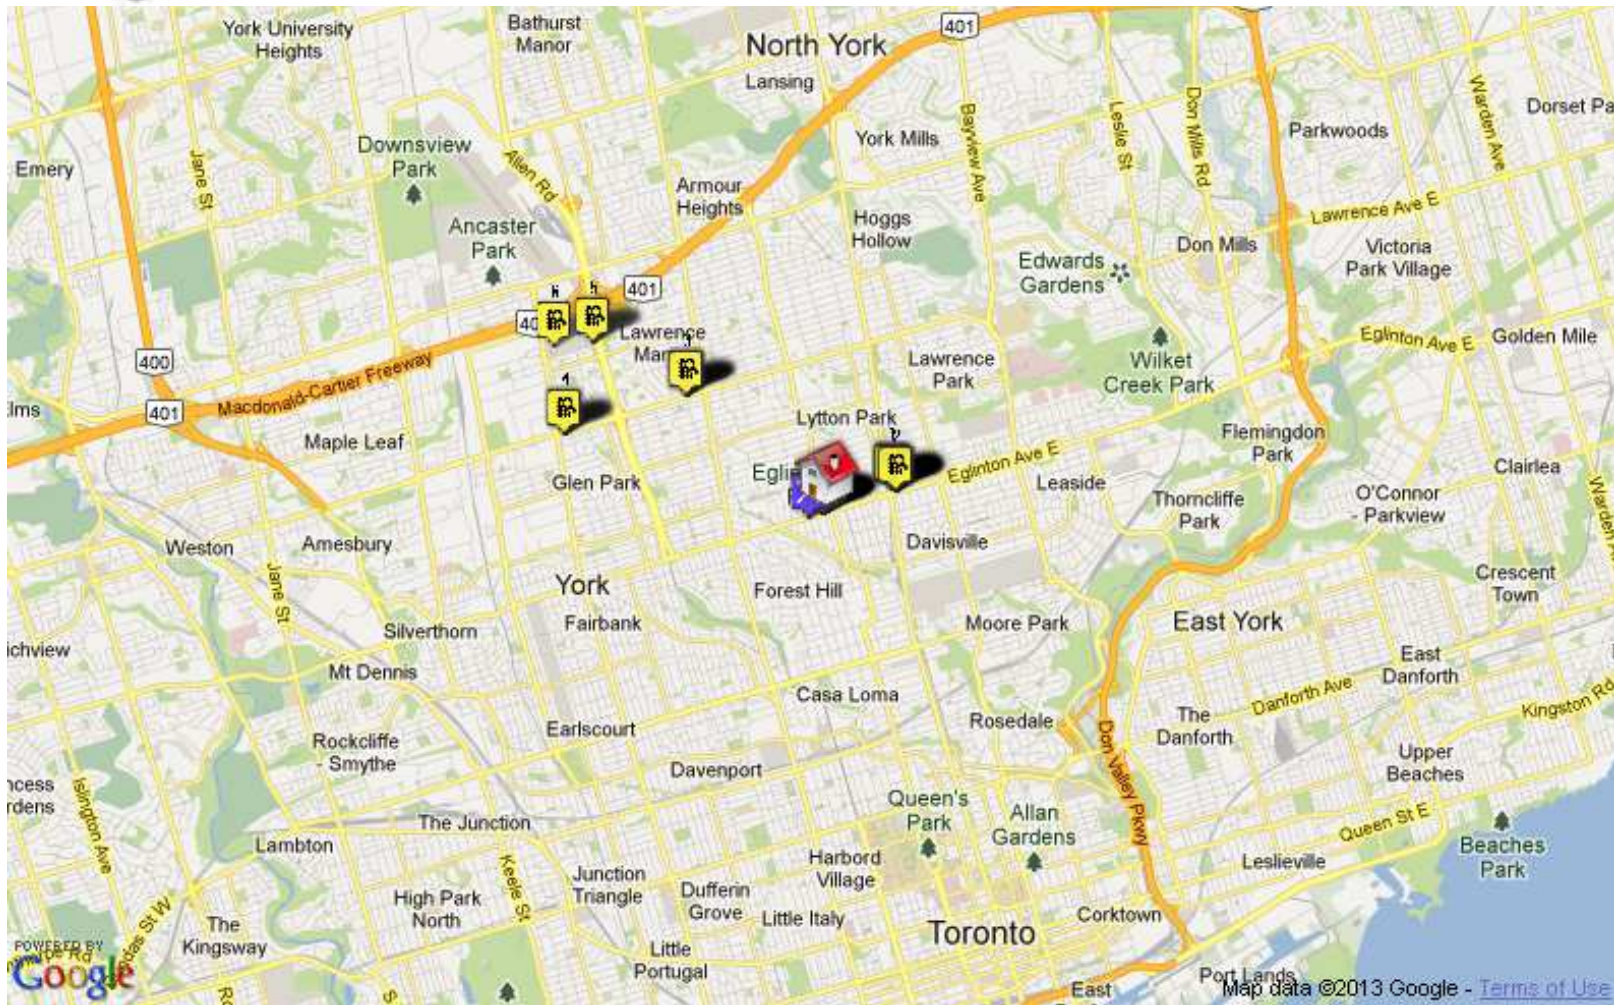

Restaurants

1. Gladstone's Bar and Grill 2010
  398 Eglinton W, Toronto
  Dist.: 0.19 km
2. Tokyo Sushi
  373 Eglinton W, Toronto
  Dist.: 0.19 km
3. Kimono Japanese Grill and Sushi
  359 Eglinton W, Toronto
  Dist.: 0.20 km
4. Fat Cat Bistro
  376 Eglinton W, Toronto
  Dist.: 0.21 km
5. Edo Restaurants Inc Business Office
  484 Eglinton Ave West, Toronto
  Dist.: 0.24 km
6. Yitz's Delicatessen Restaurant and Catering
  346 Eglinton W, Toronto
  Dist.: 0.24 km

Shopping Centres

1. Yonge Eglinton Ctr
  2300 Yonge St, Toronto
  Dist.: 1.04 km
2. Eglinton Square Shopping Ctr
  1 Eglinton Ave E # 203, Toronto
  Dist.: 1.10 km
3. Lawrence Plaza Equities
  534 Lawrence Ave W # 210, North York
  Dist.: 2.25 km
4. Lawrence Square
  700 Lawrence Ave W # 305, North York
  Dist.: 3.53 km
5. Yorkdale Shopping Ctr
  1 Yorkdale Rd # 500, North York
  Dist.: 3.70 km
6. Stonehouse Yorkdale Shopping
  3401 Dufferin St, North York
  Dist.: 4.11 km

What is in your neighbourhood?

Schools	Medical
Groceries	Banks
Shopping	Tennis
Dry Cleaners	Child Care
Veterinarians	Ice Rinks

And more.....