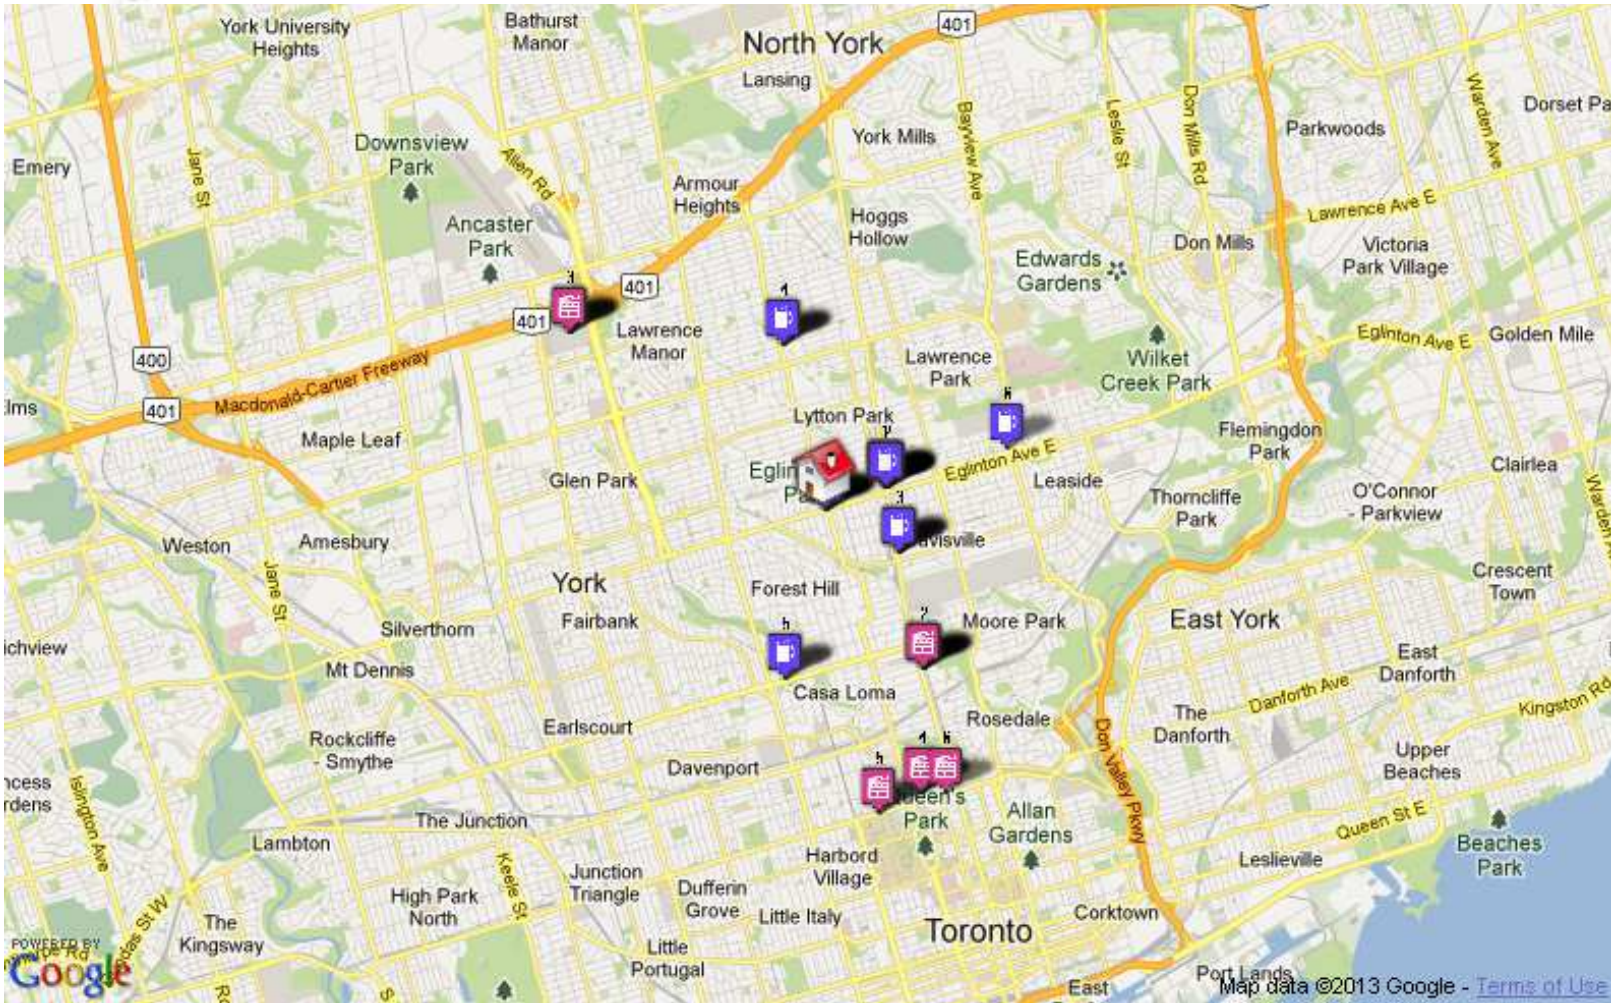

Liquor / Beer / Wine

1. L.C.B.O.
  333 Eglinton Ave West, Toronto
  Dist.: 0.23 km
2. L.C.B.O.
  2300 Yonge St, Toronto
  Dist.: 1.03 km
3. L.C.B.O.
  1941 Yonge St, Toronto
  Dist.: 1.39 km
4. Beer Store
  1580 Ave Rd, North York
  Dist.: 2.13 km
5. L.C.B.O.
  396 St Clair Ave West, Toronto
  Dist.: 2.48 km
6. Beer Store
  609 Roehampton Ave, Toronto
  Dist.: 2.73 km

Movie Theatres

1. Silvercity Yonge-eglinton Centre
  2300 Yonge St, Toronto
  Dist.: 1.00 km
2. Cinéma Galaxy
  1121 Bd Jutras E, Toronto
  Dist.: 2.77 km
3. Silvercity Yorkdale
  3401 Dufferin St., Yorkdale Shopping Centre,
  Toronto
  Dist.: 3.99 km
4. Cumberland Four - Alliance Cinemas
  159 Cumberland Ave, Toronto
  Dist.: 4.25 km
5. Bloor Cinema
  506 Bloor St West, Toronto
  Dist.: 4.35 km
6. Cineplex Odeon Corporation
  55 Bloor St West, Toronto
  Dist.: 4.38 km

What is in your neighbourhood?

Schools	Medical
Groceries	Banks
Shopping	Tennis
Dry Cleaners	Child Care
Veterinarians	Ice Rinks

And more.....