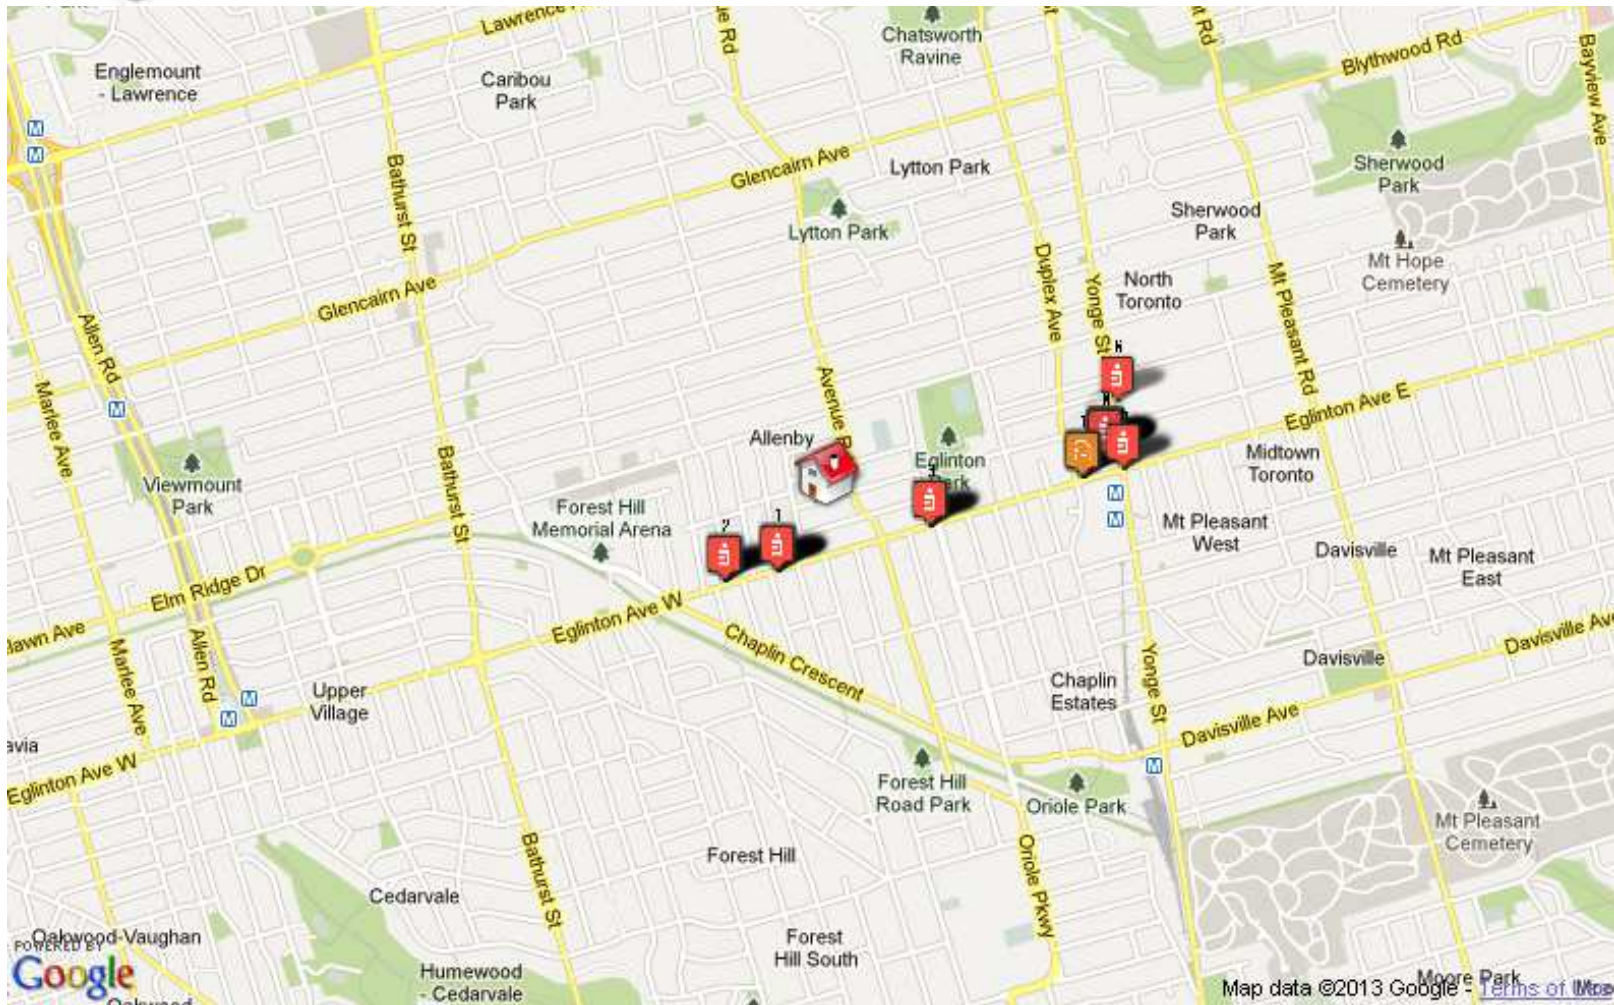

What is in your neighbourhood?

Schools	Medical
Groceries	Banks
Shopping	Tennis
Dry Cleaners	Child Care
Veterinarians	Ice Rinks

And more.....

Note: Depending on amenity density, not all markers may be visible on this printed map. School Rankings provided by The Fraser Institute. Rankings are from 1 to 10. (c) Copyright MMV, Neighbourhood Expert Data Systems Inc., All rights reserved.

Grocery Stores

1. Metro
2300 Yonge St, Toronto
Dist.: 1.03 km
2. Erskine Food Market
10 Erskine Ave, Toronto
Dist.: 1.18 km
3. Parkway Fine Foods
881 Eglinton Ave West, Toronto
Dist.: 1.36 km
4. Nortown Foods Ltd
892 Eglinton W, Toronto
Dist.: 1.38 km
5. D&y Market
1913 Yonge St, Toronto
Dist.: 1.44 km
6. Friends Fine Food and Groceries Ltd
1881 Yonge St, Toronto
Dist.: 1.51 km

Hospitals

1. Olympus Managed Health Care
1177 Yonge St, Toronto
Dist.: 2.34 km
2. Sunnybrook Health Sciences Centre
2075 Bayview Av On, Toronto
Dist.: 3.12 km
3. Community Crisis Centre-hotel-dieu Grace
Hospital-24 Hour Crisis Line
410 Oakwood Ave, York
Dist.: 3.38 km
4. Baycrest
55 Ameer Ave, Toronto
Dist.: 3.40 km
5. Medical Services Of Canada
414-1200 Bay St, Toronto
Dist.: 4.36 km
6. Toronto Grace Health Centre
650 Church St, Toronto
Dist.: 4.56 km

What is in your neighbourhood?

Schools
Groceries
Shopping
Dry Cleaners
Veterinarians

Medical
Banks
Tennis
Child Care
Ice Rinks

And more.....

Note: Depending on amenity density, not all markers may be visible on this printed map.
School Rankings provided by The Fraser Institute. Rankings are from 1 to 10.
(c) Copyright MMV, Neighbourhood Expert Data Systems Inc., All rights reserved.