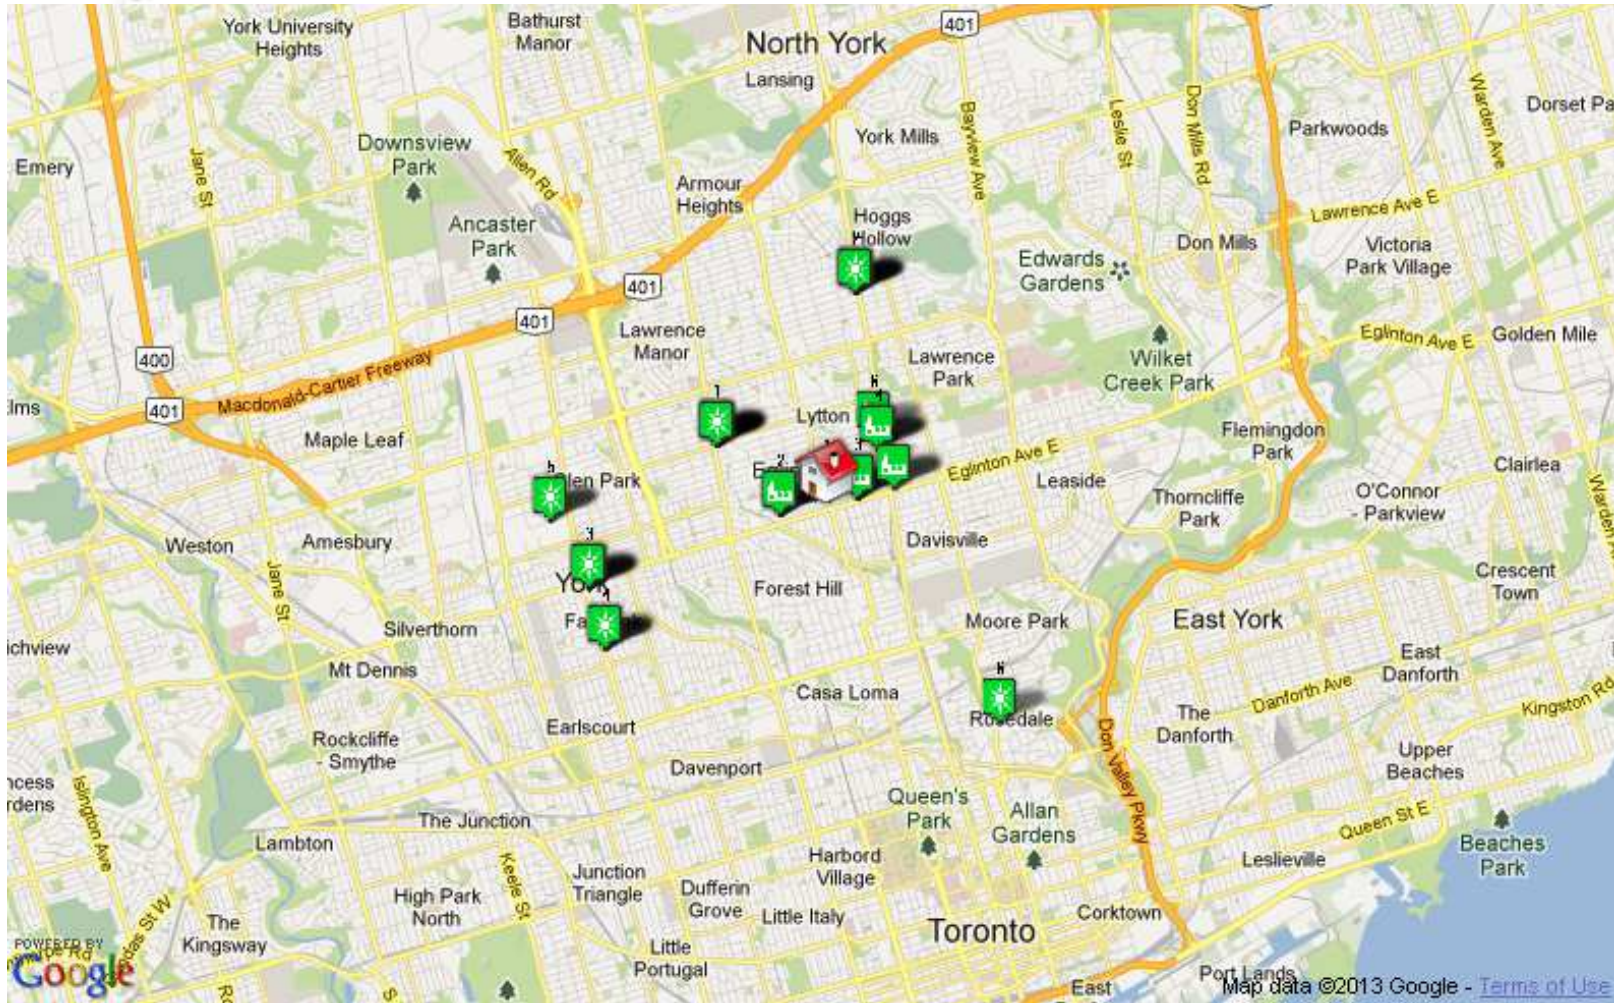

Places of Worship

1. St Margaret's
  53 Burnaby Blvd, Toronto
  Dist.: 0.17 km
2. Beth Lida Forest Hill
  22 Gilgorm Rd, Toronto
  Dist.: 0.53 km
3. Unity Church Of Truth
  173 Eglinton Ave West, Toronto
  Dist.: 0.58 km
4. Apostolic Church
  27 Castlefield Ave, Toronto
  Dist.: 1.07 km
5. Salvation Army
  7 Eglinton Ave East, Toronto
  Dist.: 1.08 km
6. Anglican Church Of Toronto (st Clement)
  59 Briar Hill Ave, Toronto
  Dist.: 1.15 km

Recreation Centres

1. Bowlerama Bathurst (at Glencairn)
  2788 Bathurst St, Toronto
  Dist.: 1.50 km
2. The Fairlawn Neighbourhood Centre
  28 Fairlawn Ave, Toronto
  Dist.: 2.83 km
3. St Hilda's Tower
  2339 Dufferin St, Toronto
  Dist.: 3.32 km
4. Associacao Migrante De Barcelos
  Community Centre
  2079 Dufferin St, Toronto
  Dist.: 3.50 km
5. Sgt Splatters Western Front Inc
  54 Wingold Ave, Toronto
  Dist.: 3.61 km
6. Mooredale House Community Centre
  146 Crescent Rd, Toronto
  Dist.: 3.96 km

What is in your neighbourhood?

Schools	Medical
Groceries	Banks
Shopping	Tennis
Dry Cleaners	Child Care
Veterinarians	Ice Rinks

And more.....