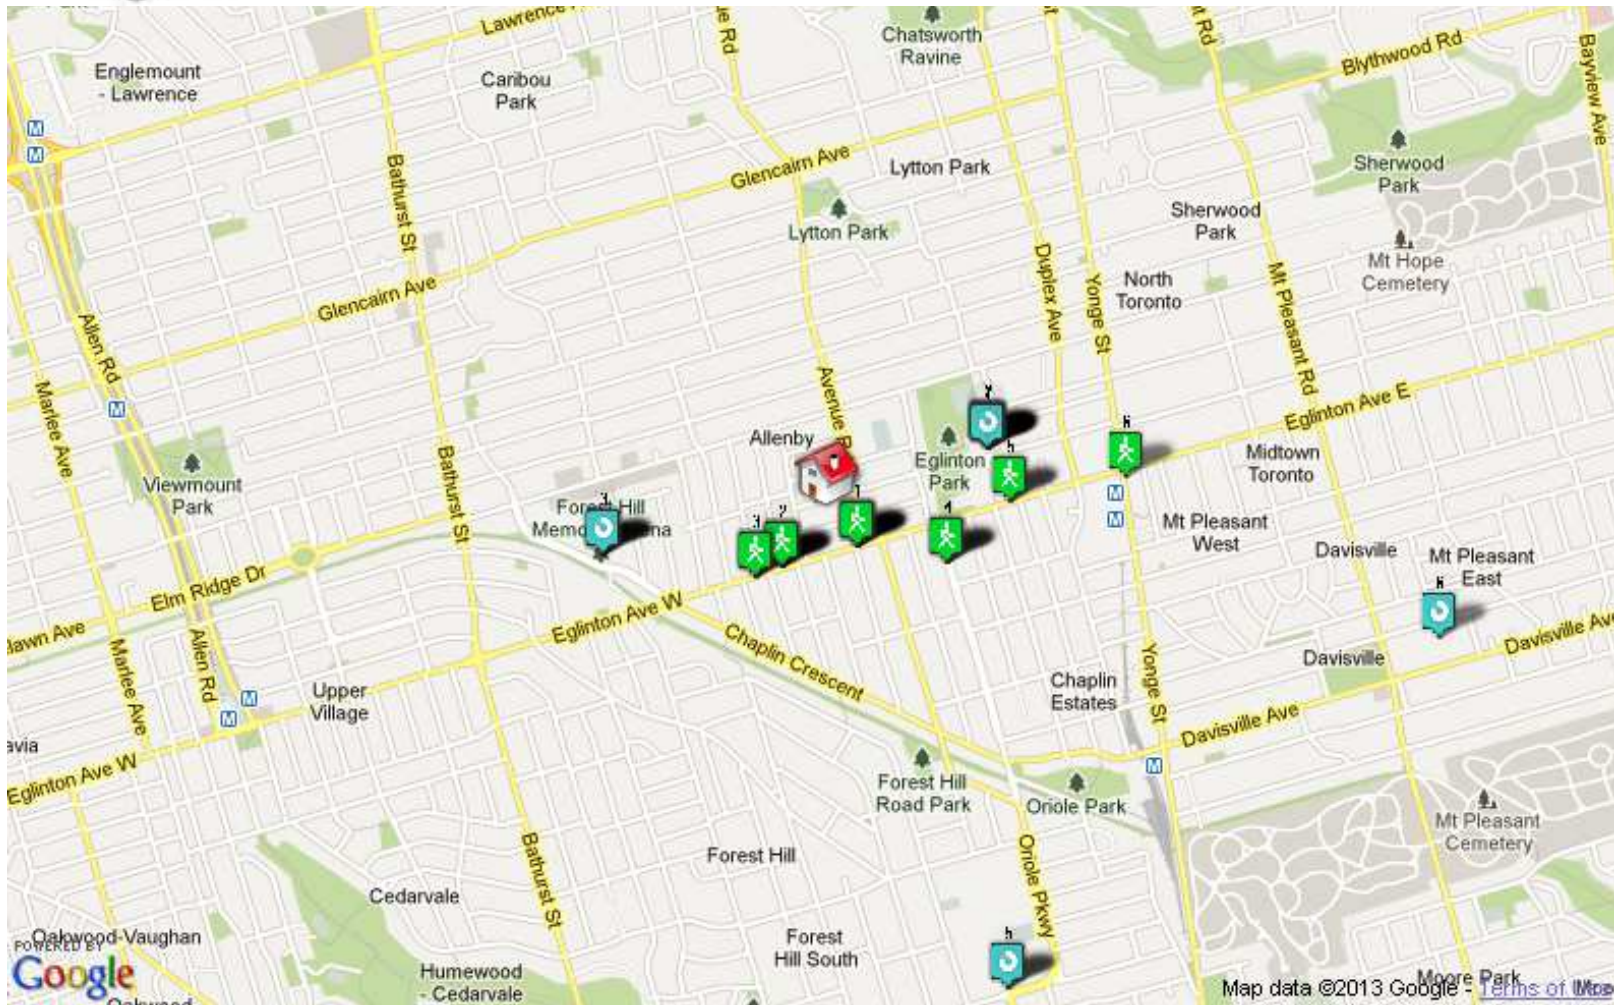

What is in your neighbourhood?

Schools
Groceries
Shopping
Dry Cleaners
Veterinarians

Medical
Banks
Tennis
Child Care
Ice Rinks

And more.....

Note: Depending on amenity density, not all markers may be visible on this printed map.
School Rankings provided by The Fraser Institute. Rankings are from 1 to 10.
(c) Copyright MMV, Neighbourhood Expert Data Systems Inc., All rights reserved.

Doctors

1. Dr. Randy Gangbar
421 Eglinton W, Toronto
Dist.: 0.20 km
2. Forest Hill Family Health Centre
491 Eglinton Ave West, Toronto
Dist.: 0.26 km
3. Dr. Raymond Rupert
1006 Ave Rd, Toronto
Dist.: 0.30 km
4. Dr. K B Walsh
243 Eglinton Ave West, Toronto
Dist.: 0.40 km
5. Dr. M Keltz
572 Eglinton Ave West, Toronto
Dist.: 0.53 km
6. Rumack Eric Dr Occupational Physician
138-144 Castlewood Rd, Toronto
Dist.: 0.54 km