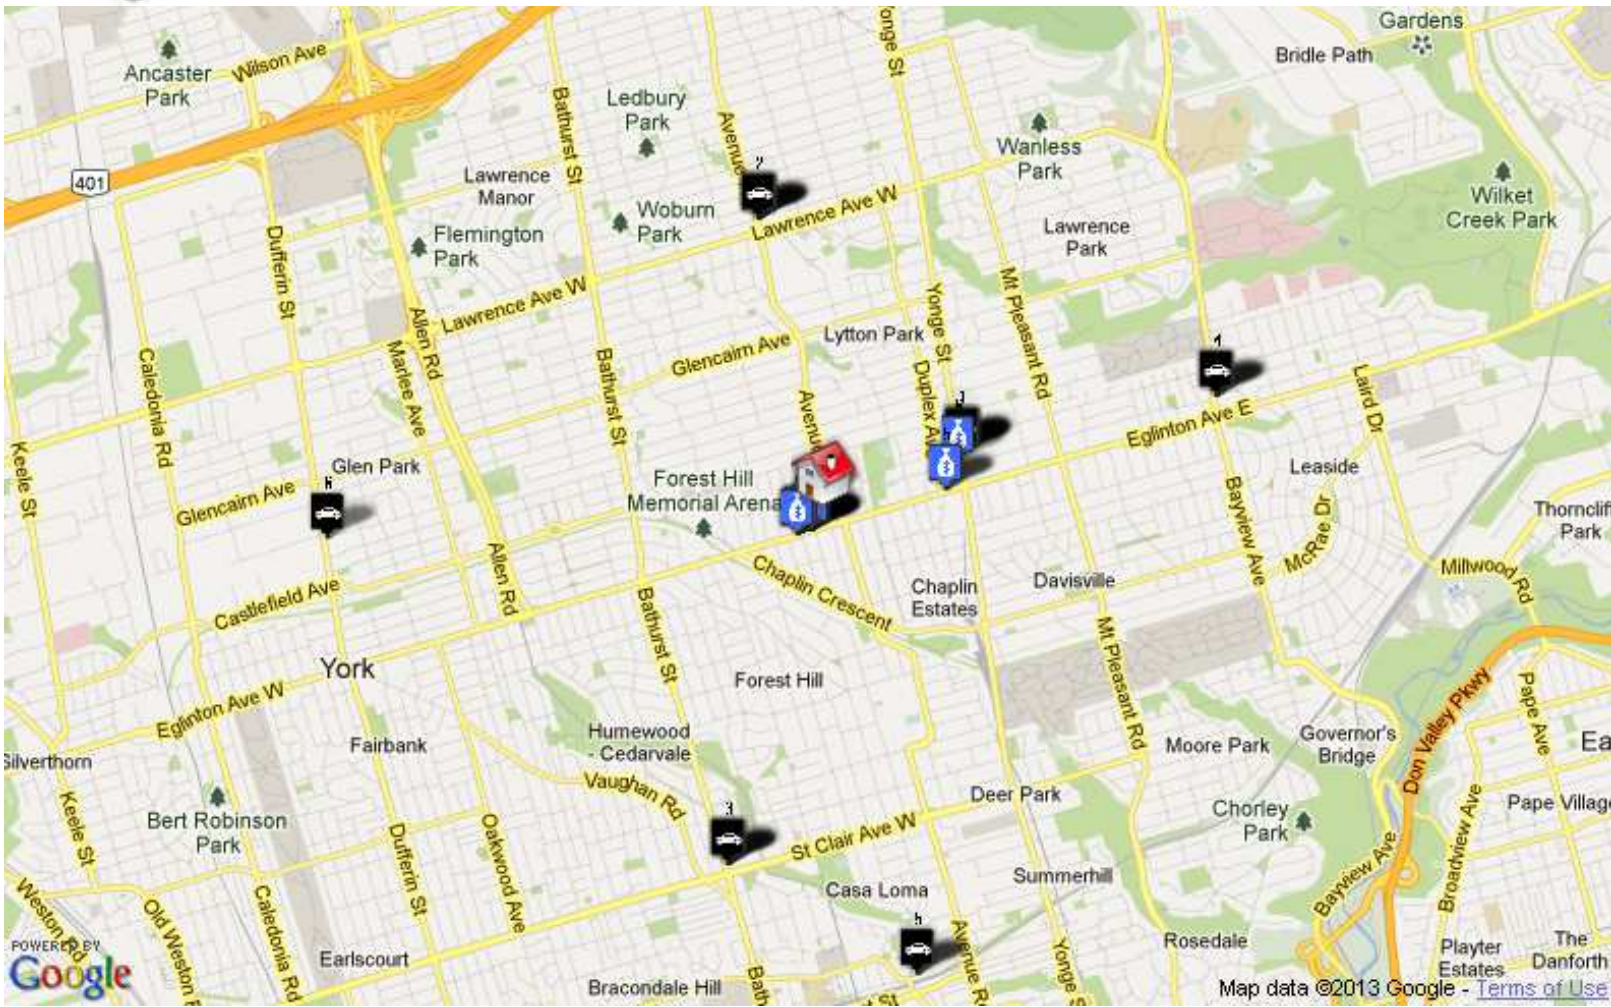

What is in your neighbourhood?

Schools
Groceries
Shopping
Dry Cleaners
Veterinarians

Medical
Banks
Tennis
Child Care
Ice Rinks

And more.....

Note: Depending on amenity density, not all markers may be visible on this printed map.
School Rankings provided by The Fraser Institute. Rankings are from 1 to 10.
(c) Copyright MMV, Neighbourhood Expert Data Systems Inc., All rights reserved.

Pharmacies

1. Forest Hill Apothecary
491 Eglinton Ave West, Toronto
Dist.: 0.26 km
2. Shoppers Drug Mart
550 Eglinton Ave W, Toronto
Dist.: 0.40 km
3. Uptown Pharmacy
243 Eglinton Ave West, Toronto
Dist.: 0.40 km
4. Rexall Pharma Plus
2300 Yonge St, Toronto
Dist.: 1.00 km
5. Heritage Hills Pharmacy
Eglinton and Heritage Hills, Cooksville
Dist.: 1.06 km
6. Shoppers Drug Mart
2345 Yonge St, Toronto
Dist.: 1.09 km

What is in your neighbourhood?

Schools	Medical
Groceries	Banks
Shopping	Tennis
Dry Cleaners	Child Care
Veterinarians	Ice Rinks

And more.....

Note: Depending on amenity density, not all markers may be visible on this printed map.
School Rankings provided by The Fraser Institute. Rankings are from 1 to 10.
(c) Copyright MMV, Neighbourhood Expert Data Systems Inc., All rights reserved.

Car Wash

- 1. Gone Clear
2345 Yonge St, Toronto
Dist.: 1.07 km
- 2. Avenue Road Car Wash
1537 Ave Rd, Toronto
Dist.: 1.96 km
- 3. Crosstown Car Wash and Auto Service
1467 Bathurst St, Toronto
Dist.: 2.52 km
- 4. Bayview Car Wash
1802 Bayview Ave, Toronto
Dist.: 2.84 km
- 5. Avenue Collision Centre Inc
293 Macpherson Ave, Toronto
Dist.: 3.28 km
- 6. Jet Hot Coin Car Wash
2749 Dufferin St, Toronto
Dist.: 3.30 km