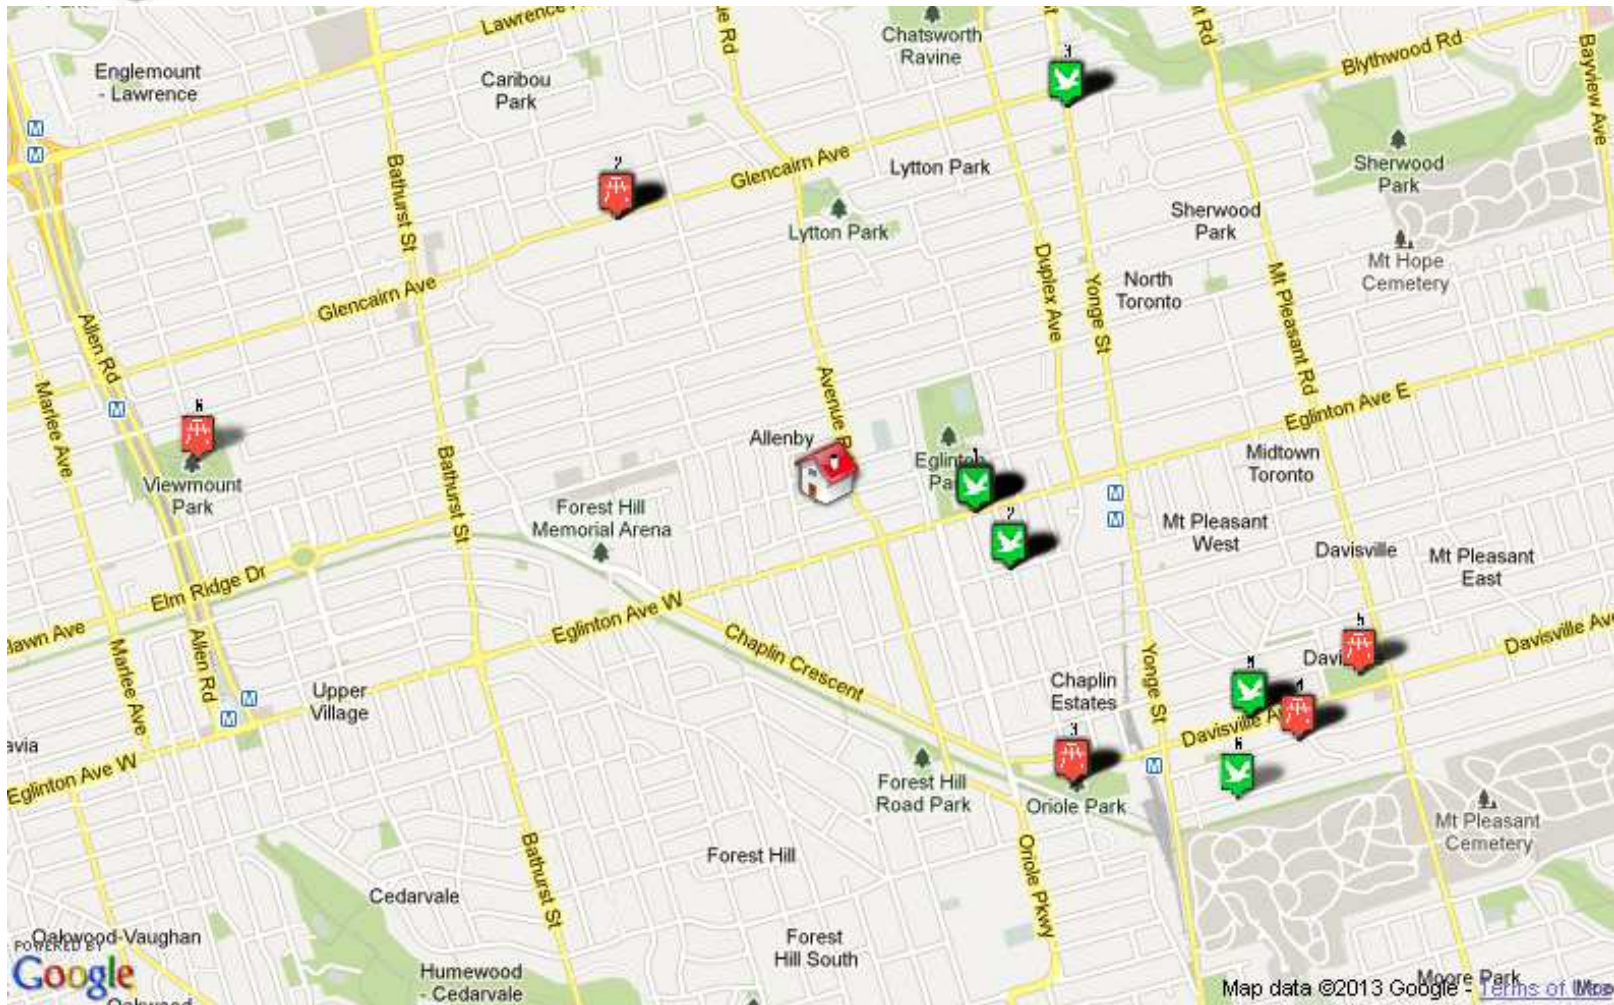

What is in your neighbourhood?

Schools	Medical
Groceries	Banks
Shopping	Tennis
Dry Cleaners	Child Care
Veterinarians	Ice Rinks

And more.....

Note: Depending on amenity density, not all markers may be visible on this printed map.
School Rankings provided by The Fraser Institute. Rankings are from 1 to 10.
(c) Copyright MMV, Neighbourhood Expert Data Systems Inc., All rights reserved.

Splash Pads / Pools

1. North Toronto Memorial
200 Eglinton Av W, Toronto
Dist.: 0.55 km
2. Splash Pad
Oriole Park, Toronto
Dist.: 1.30 km
3. Splash Pad
Sherwood Park, Toronto
Dist.: 2.44 km
4. Brown Community Centre
454 Ave Rd, Toronto
Dist.: 2.47 km
5. Splash Pad
Ledbury Park, Toronto
Dist.: 2.58 km
6. Bedford Park Community Centre
81 Ranleigh Av, Toronto
Dist.: 2.63 km

Tennis Courts

1. North Toronto Memorial Cc Tennis Courts
200 Eglinton Ave West, Toronto
Dist.: 0.55 km
2. North Toronto Tennis Club
Lytton Park, Toronto
Dist.: 1.17 km
3. Oriole Park Tennis Courts
Oriole Park, Toronto
Dist.: 1.30 km
4. Greenwin Tennis Club
185 Balliol, Toronto
Dist.: 1.83 km
5. Davisville Tennis Club
Davisville Park, Toronto
Dist.: 1.94 km
6. Viewmount Park Tennis Club
Viewmount Park, Toronto
Dist.: 2.09 km